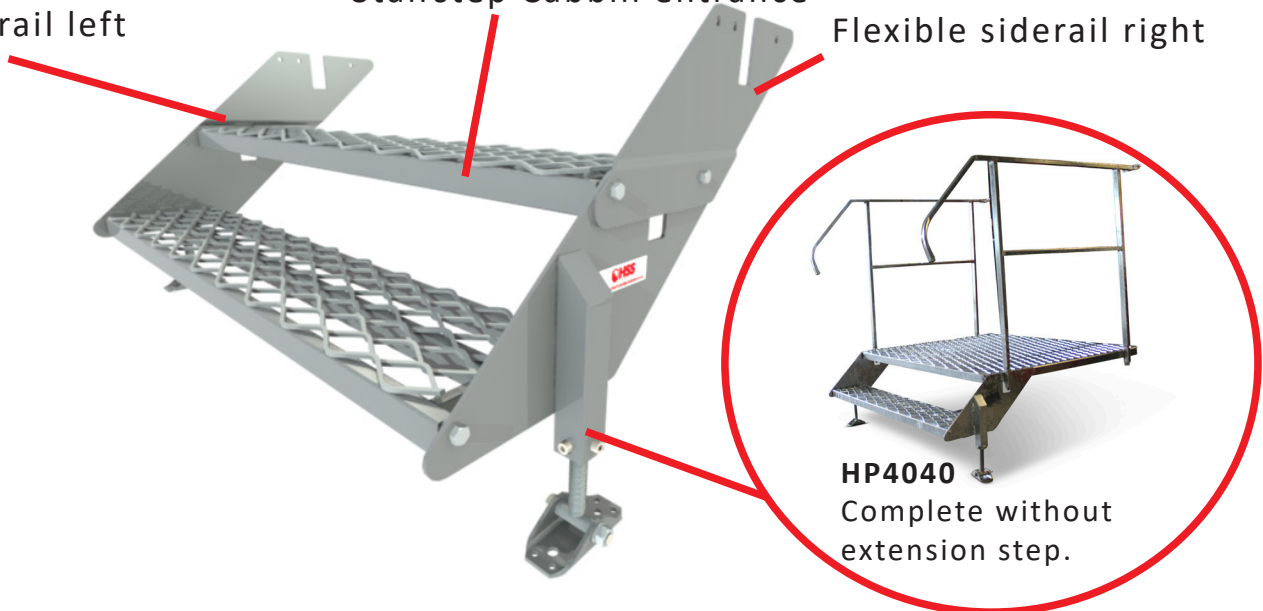

Extension step for Cabbin entrance

Technical data och productinfo.

Art. No: HP4041 For extension of your Horisont Cabbin entrance to any number of steps. Hot dip galvanized. Gives a pleasant height for each step of 20cm.

A new smart product for the enduser. Here you can easily choose your own height of entrance stairs to your sheds/baracks, through an extension step that is delivered complete, easily assembled step by step to the desired height or number of steps.

Place the original part from your cabbin entrance at the bottom and build with your extension steps up to the desired height.

HP441001-L
Flexible siderail left**HP4090**
Stairstep Cabbin entrance**HP441001-R**
Flexible siderail right**HP4040**
Complete without
extension step.

One pack includes: 1pcs Siderail left,
1pcs Stairstep, 1pcs Siderail right. Delivered non-assembled with all needed parts.