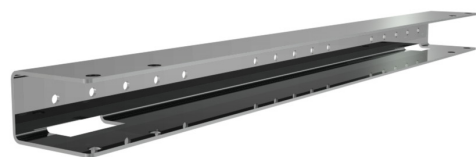

HP4002 U-attachment, for barracks with their own hooks on.