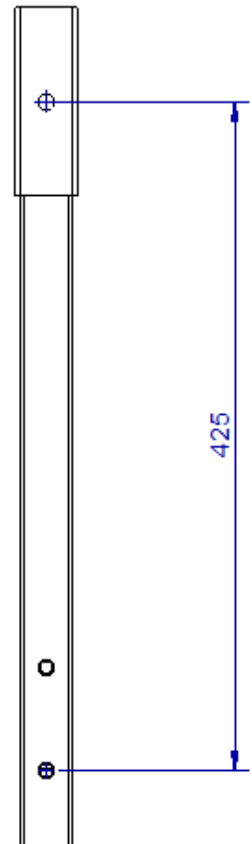

Art. No: **HP12073**

Art. No: **HP12074**

Extend your posts during the work process

Hot dipp galvanized.

HP12073 - 240mm extension, HP12074 425mm

Integrated post-lock to secure in brackets

Complies to EN13374 Class A

HP12074