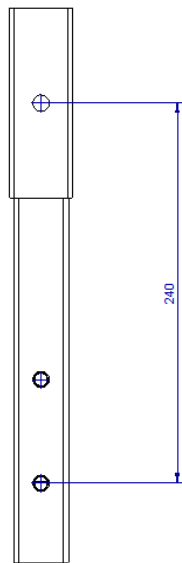

Art. No: **HP12073**

Art. No: **HP12074**

 Extend your posts during the work process

 Hot dipp galvanized.

 HP12073 - 240mm extension, HP12074 425mm

 Integrated post-lock to secure in brackets

 Complies to EN13374 Class A